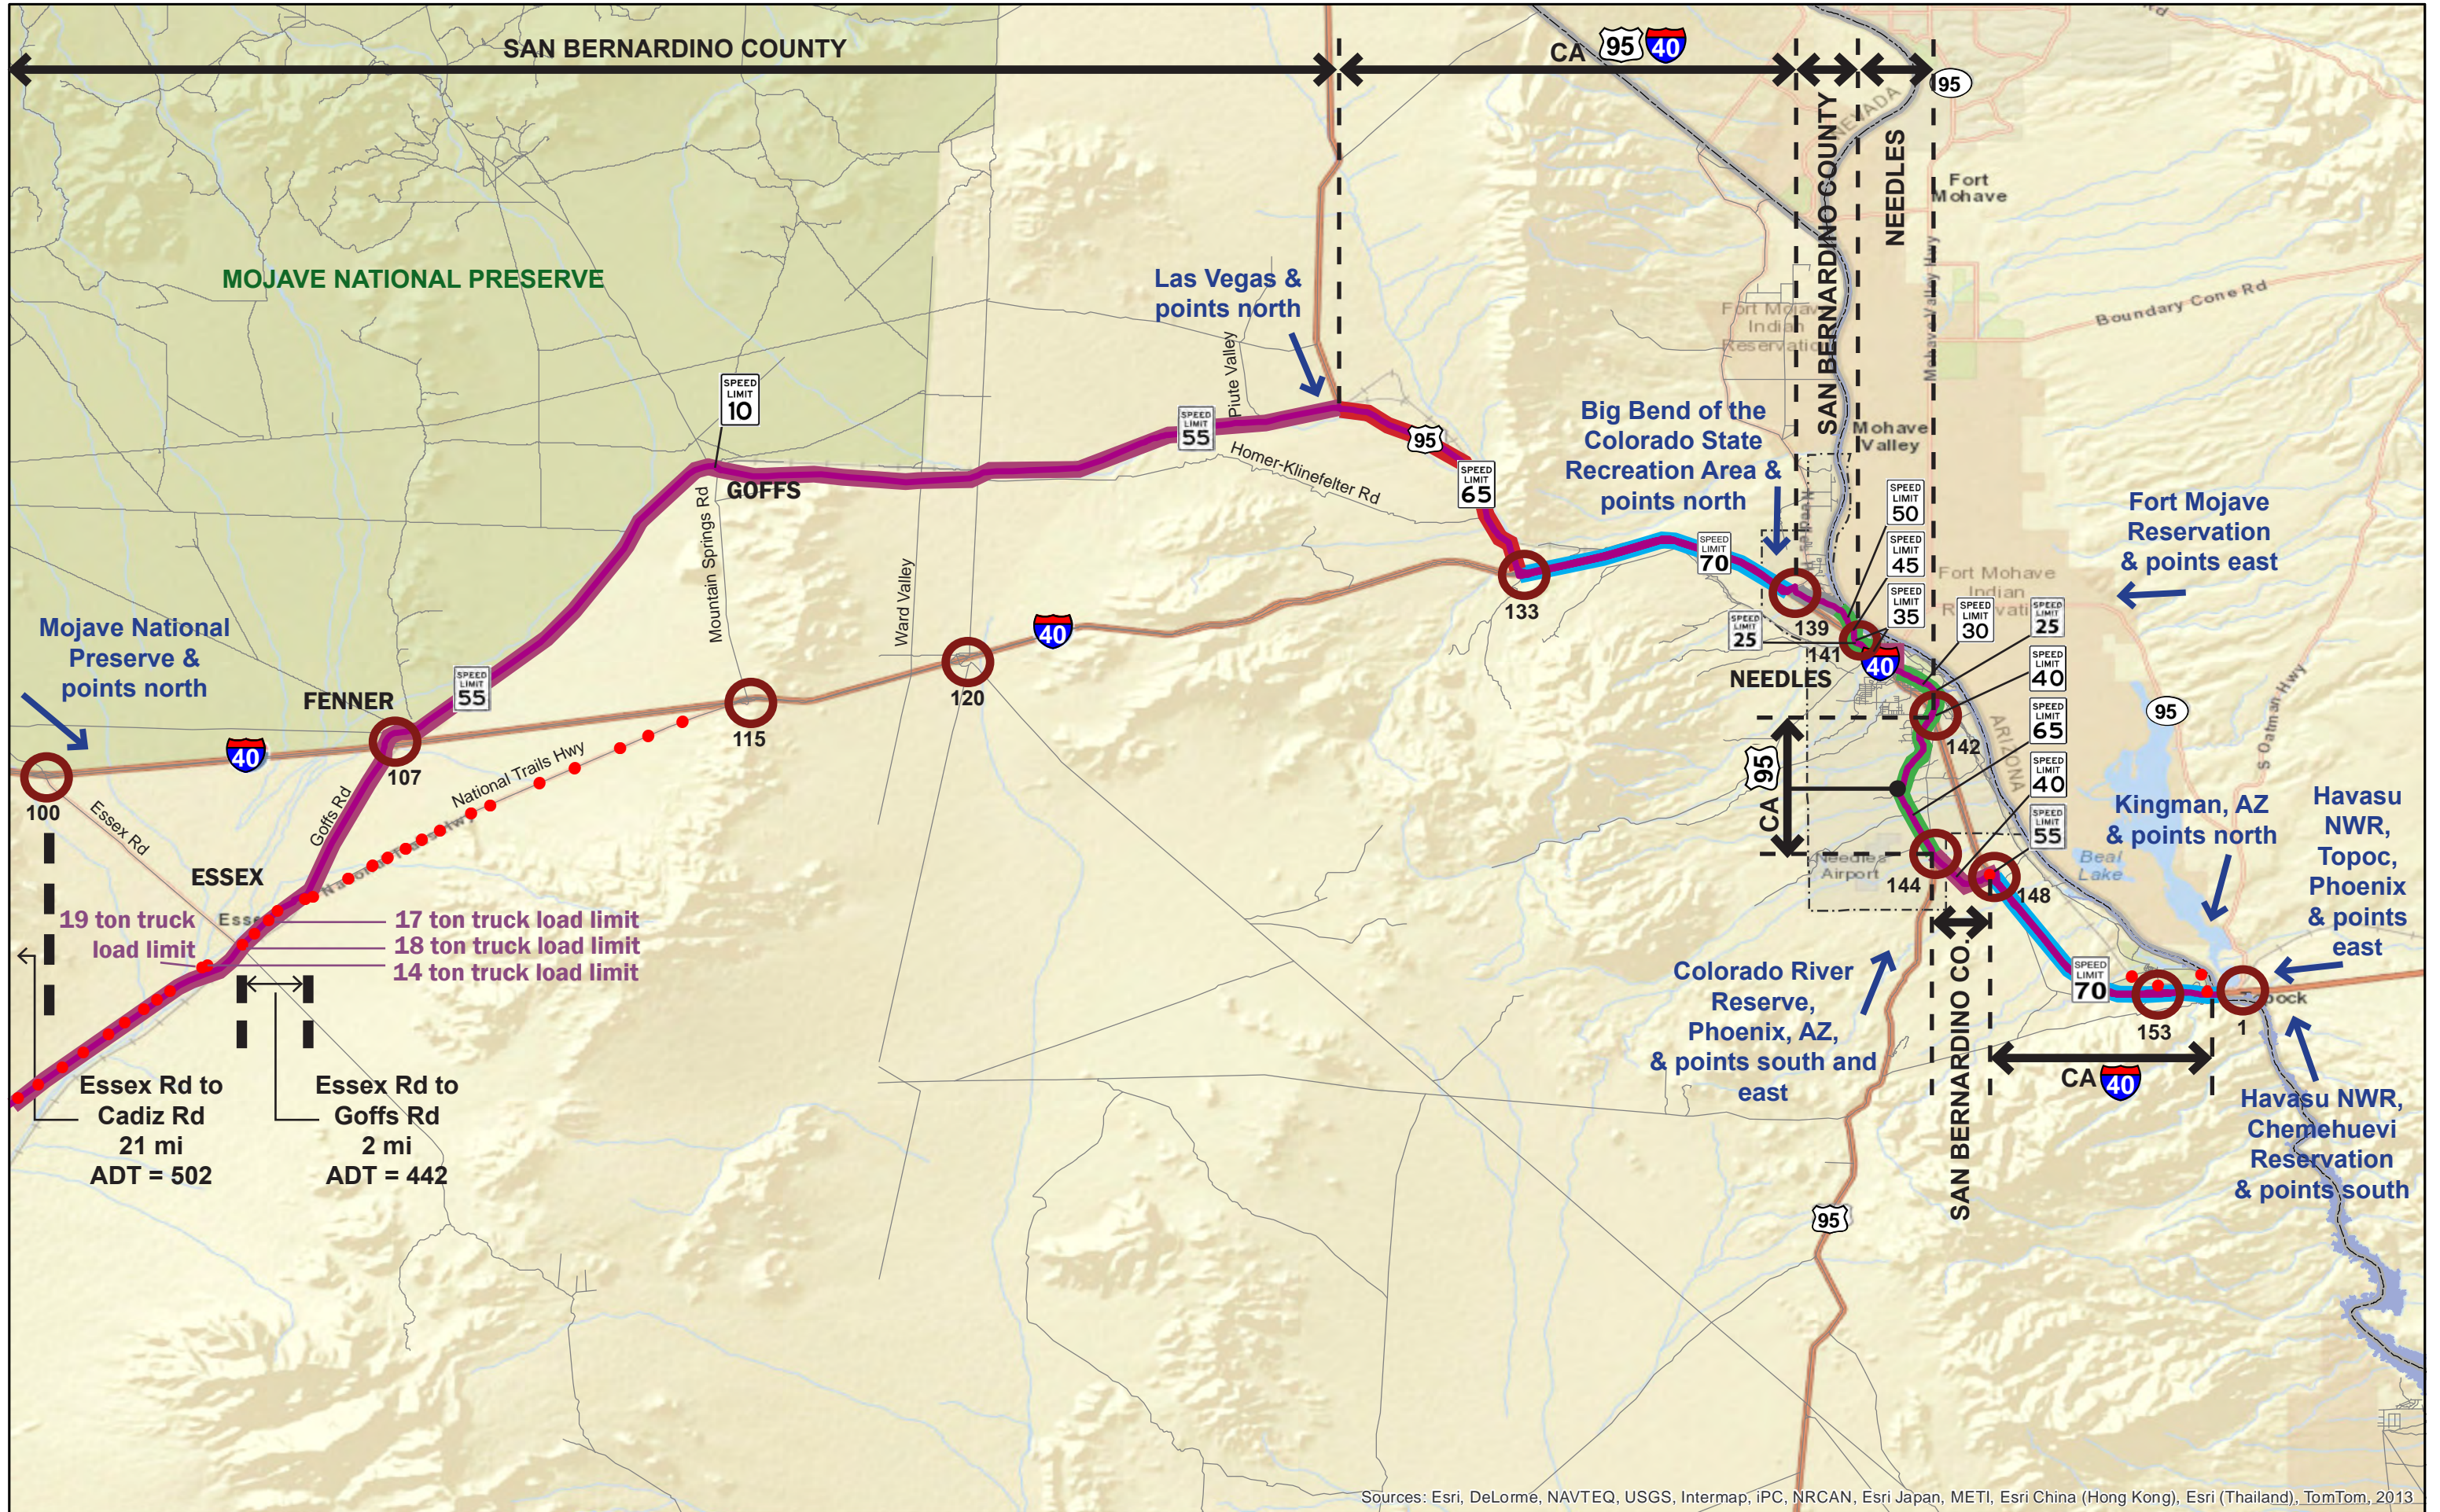

SAN BERNARDINO COUNTY

MOJAVE NATIONAL PRESERVE

Mojave National Preserve & points north

Las Vegas & points north

Big Bend of the Colorado State Recreation Area & points north

Fort Mojave Reservation & points east

Kingman, AZ & points north

Havasu NWR, Topoc, Phoenix & points east

Colorado River Reserve, Phoenix, AZ, & points south and east

Havasu NWR, Chemehuevi Reservation & points south

19 ton truck load limit
17 ton truck load limit
18 ton truck load limit
14 ton truck load limit

Essex Rd to Cadiz Rd
21 mi
ADT = 502

Essex Rd to Goffs Rd
2 mi
ADT = 442